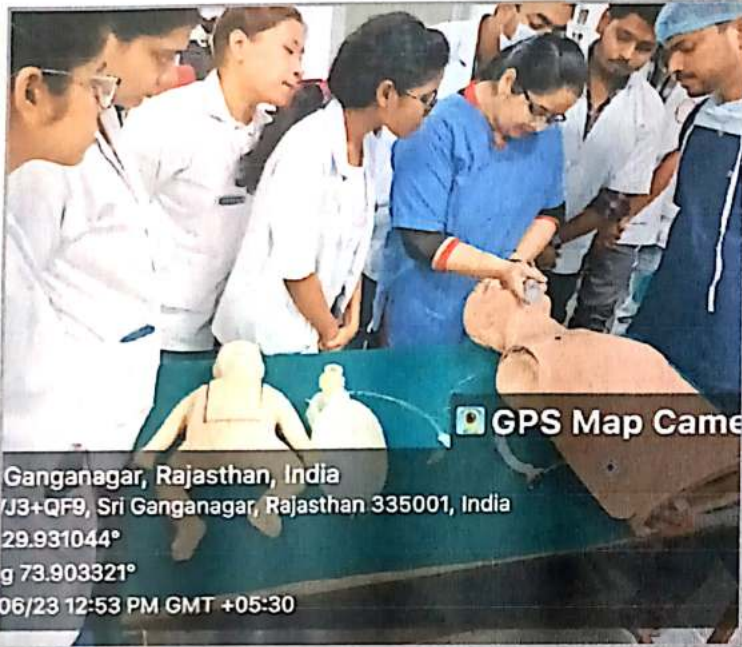

Dr. Anil
Director Principal
Surandera Dental College &
Research Institute, SGNR