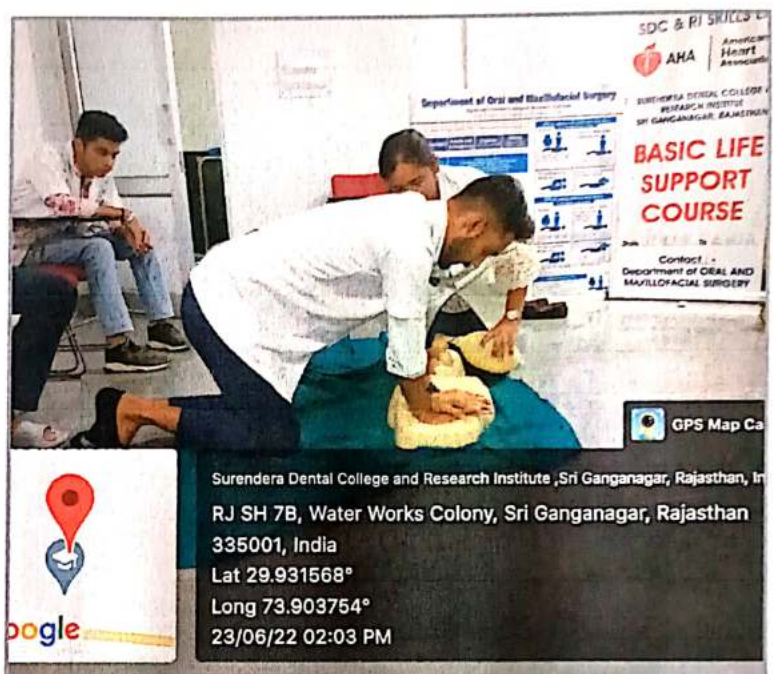

[Signature]
Director Principal
Surendra Dental College &
Research Institute, SGNR