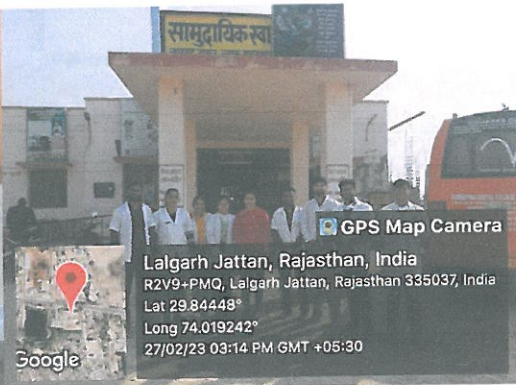

GPS Map Camera
Lalgarh Jattan, Rajasthan, India
R2V9+PMQ, Lalgarh Jattan, Rajasthan 335037, India
Lat 29.84448°
Long 74.019242°
27/02/23 03:14 PM GMT +05:30