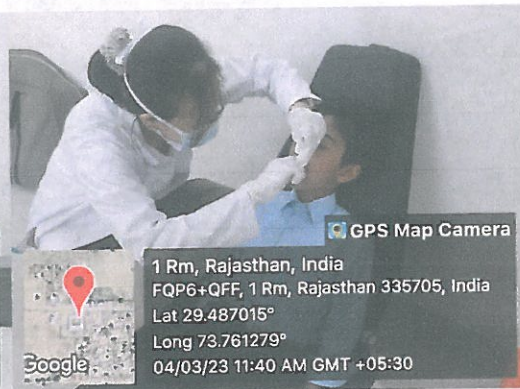

GPS Map Camera
1 Rm, Rajasthan, India
FQP6+QFF, 1 Rm, Rajasthan 335705, India
Lat 29.487015°
Long 73.761279°
04/03/23 11:40 AM GMT +05:30

[Signature]
DIRECTOR PRINCIPAL
SURENDR DENTAL COLLEGE
& RESEARCH INSTITUTE
SRI GANGANAGAR (RAJ)