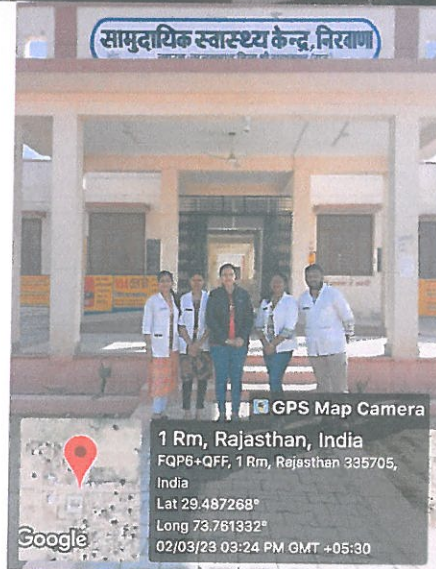

DIRECTOR / PRINCIPAL
SURENDRA DENTAL COLLEGE
& RESEARCH INSTITUTE
SRI GANGANAGAR (RAJ)