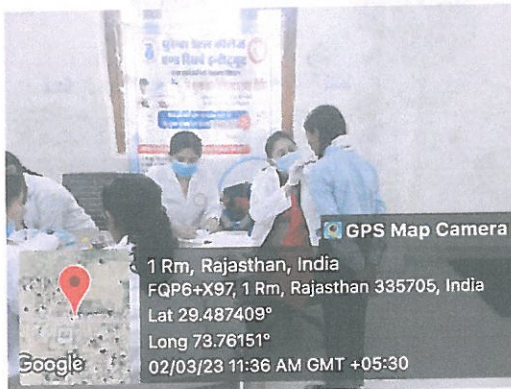

CHC Nirvana, Suratgarh

GPS Map Camera
1 Rm, Rajasthan, India
FQP6+X97, 1 Rm, Rajasthan 335705, India
Lat 29.487409°
Long 73.76151°
02/03/23 11:36 AM GMT +05:30