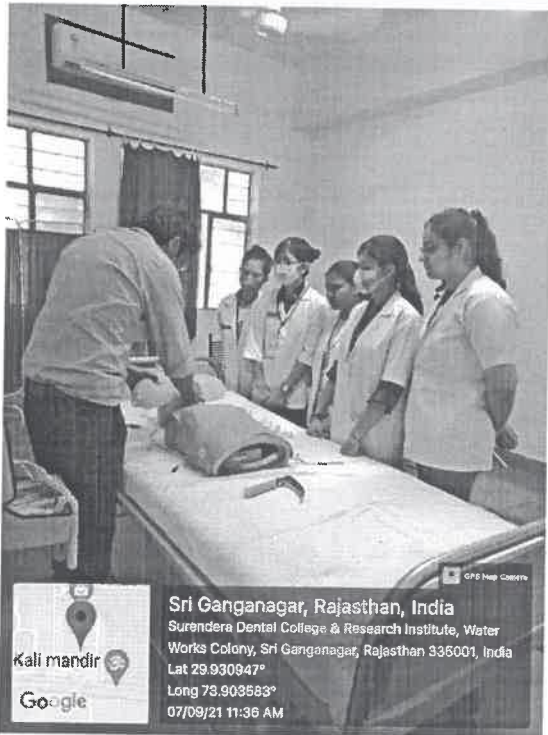

Sri Ganganagar, Rajasthan, India
 Surendera Dental College & Research Institute, Water
 Works Colony, Sri Ganganagar, Rajasthan 335001, India
 Lat 29.930947°
 Long 73.903583°
 07/09/21 11:14 AM

Sri Ganganagar, Rajasthan, India
 Surendera Dental College & Research Institute, Water
 Works Colony, Sri Ganganagar, Rajasthan 335001, India
 Lat 29.930947°
 Long 73.903583°
 07/09/21 11:18 AM